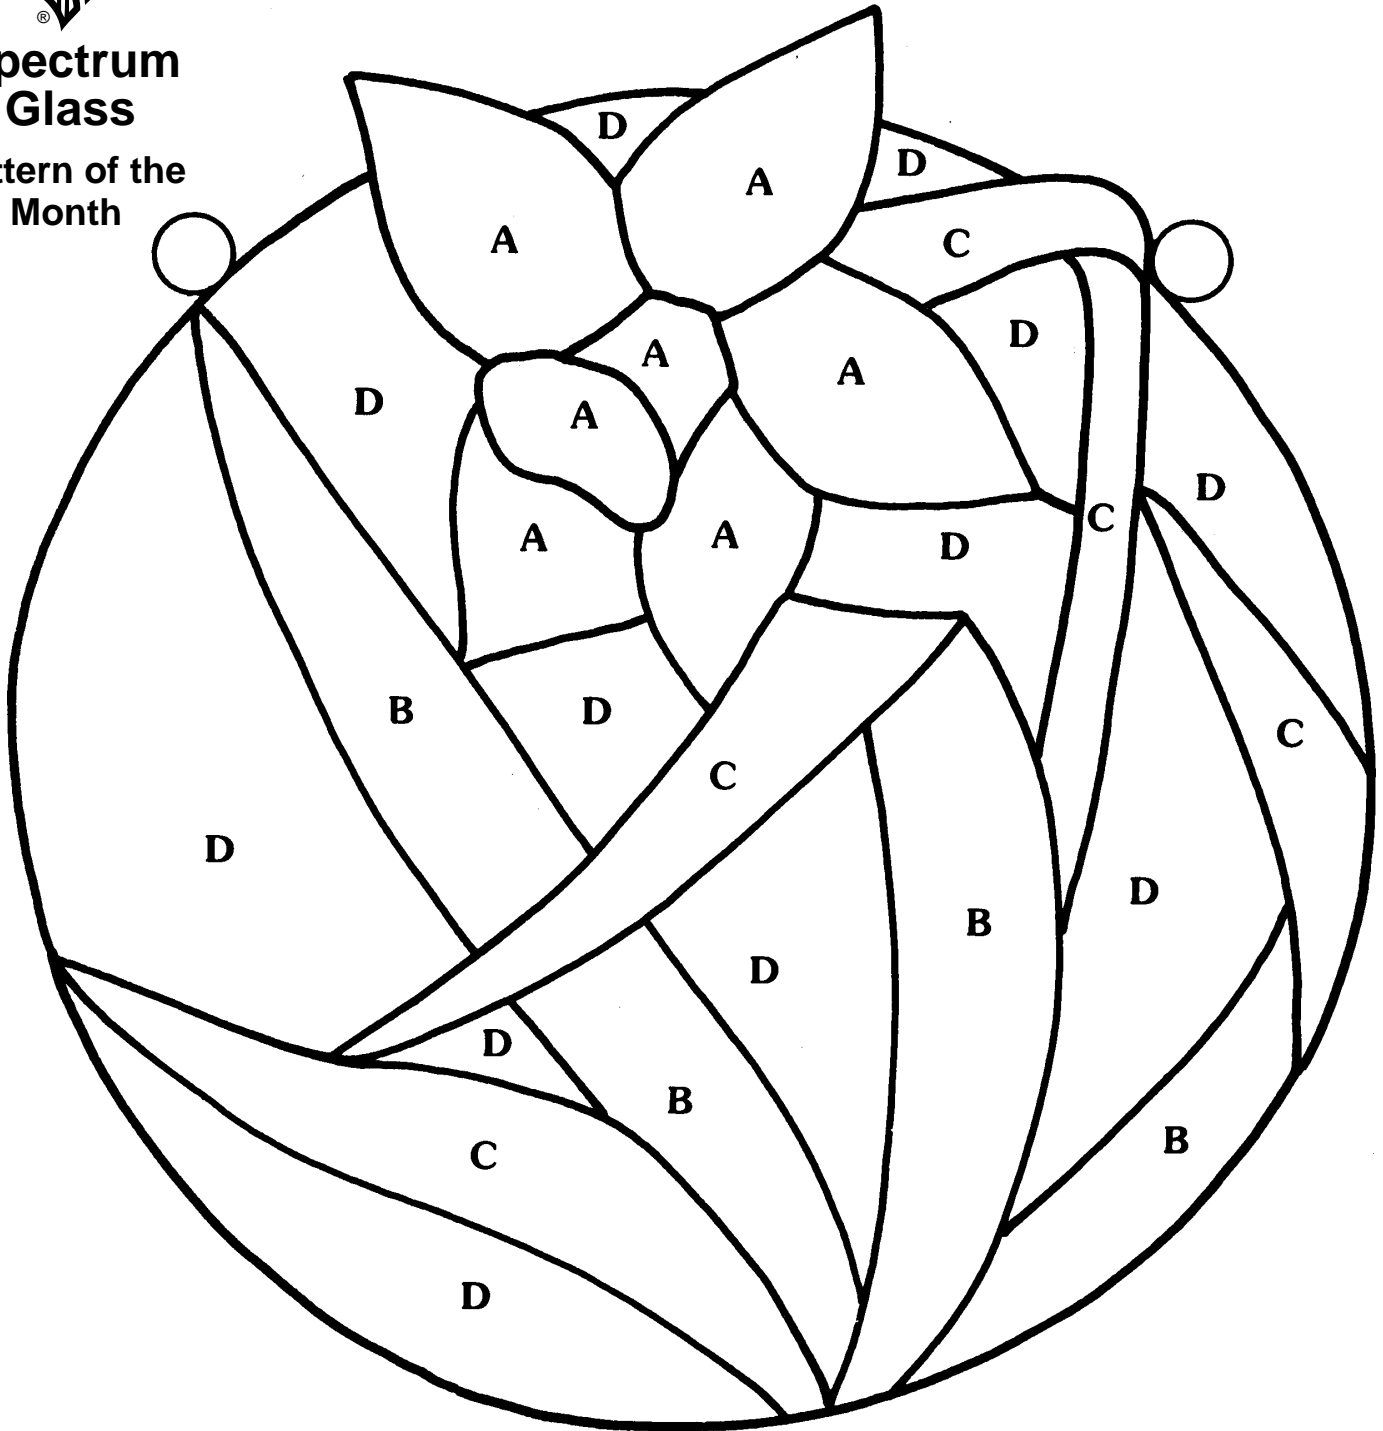

**Spectrum
Glass**

**Pattern of the
Month**

"Daffodil"

Carolyn Kyle
Olympia, WA

Spectrum Glass Color Suggestions

- A. 369-1s Yellow and White Wispy
- B. 329-6s Dark Green, Wispy
- C. 329-2S Light Green, Wispy
- D. BR/130.8 Light Blue Baroque™